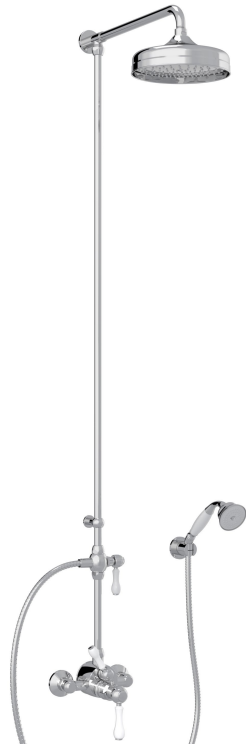

PRODUCT TECHNICAL SHEET

Collection : **BUTLER**

Ref. : **1950.--.77-XX**

Set thermostatique de douche mural, douchette et colonne avec tête de douche Ø 200mm

Set douchethermostaat voor wandmontage, handdouchette en douchezuil met hoofddouche Ø 200mm

Set wall-mounted shower thermostatic with handshower, support, shower arm with diverter and rainshowerhead Ø 200mm

Picture

Product details

Flow at 3 bar : Restricted 12,0 l/min

Internal mechanism : Ceramic valve 1/4 turn

T° mechanism : Thermostatic wax cartridge

Diverter : Ceramic 90°

Technical drawing